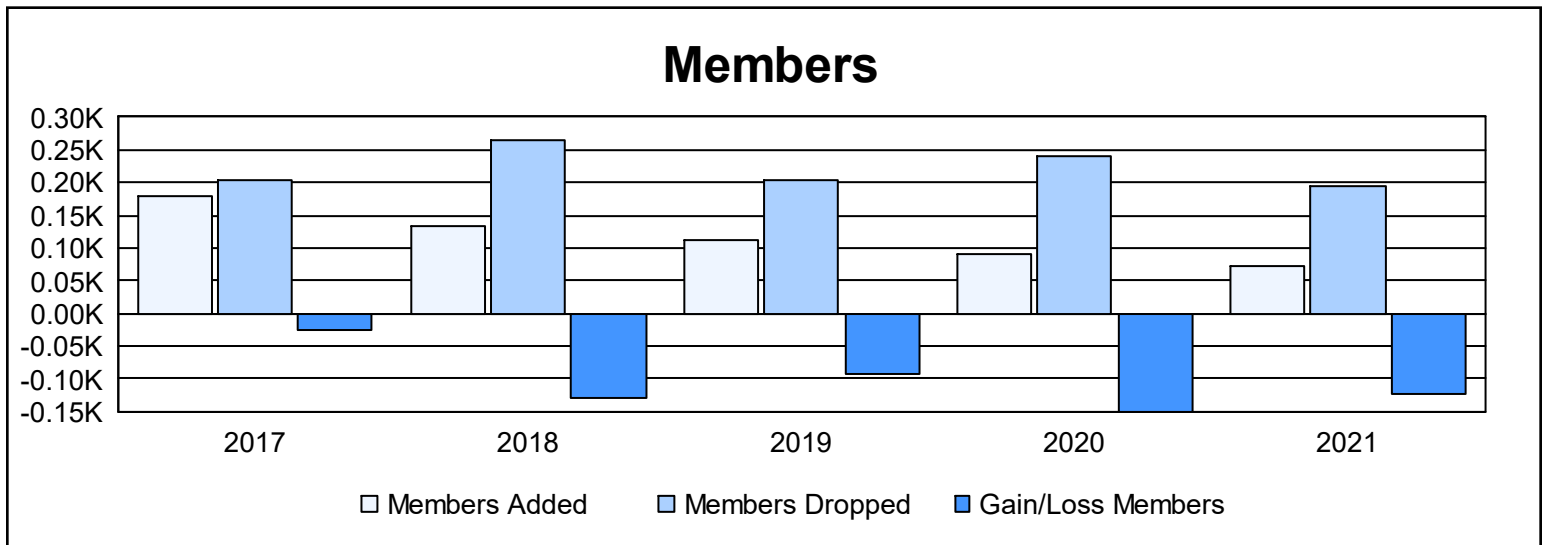

Year	New Clubs	Dropped Clubs	Gain/ Loss Clubs	New Members	Charter Members	Reinstate Members	Transfer Members	Total Member Added	Total Members Dropped	Gain/ Loss Members
2016-2017	0	1	-1	172	0	4	3	179	205	-26
2017-2018	0	2	-2	98	0	3	33	134	264	-130
2018-2019	0	3	-3	106	0	4	3	113	204	-91
2019-2020	0	1	-1	82	0	4	4	90	240	-150
2020-2021	0	4	-4	64	0	4	4	72	195	-123
<b>Average</b>	<b>0</b>	<b>2</b>	<b>-2</b>	<b>104</b>	<b>0</b>	<b>4</b>	<b>9</b>	<b>118</b>	<b>222</b>	<b>-104</b>

### Membership Composition June 2021 Cumulative