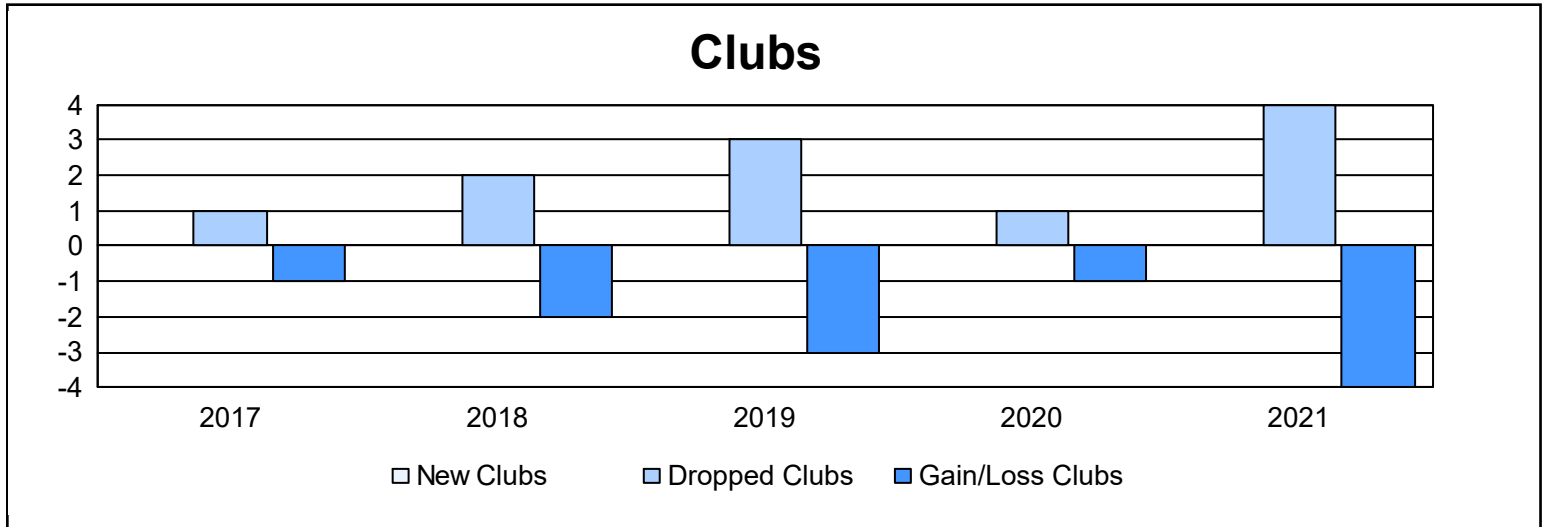

Year	New Clubs	Dropped Clubs	Gain/ Loss Clubs	New Members	Charter Members	Reinstate Members	Transfer Members	Total Member Added	Total Members Dropped	Gain/ Loss Members
2016-2017	0	1	-1	172	0	4	3	179	205	-26
2017-2018	0	2	-2	98	0	3	33	134	264	-130
2018-2019	0	3	-3	106	0	4	3	113	204	-91
2019-2020	0	1	-1	82	0	4	4	90	240	-150
2020-2021	0	4	-4	64	0	4	4	72	195	-123
<b>Average</b>	<b>0</b>	<b>2</b>	<b>-2</b>	<b>104</b>	<b>0</b>	<b>4</b>	<b>9</b>	<b>118</b>	<b>222</b>	<b>-104</b>

### Membership Composition June 2021 Cumulative